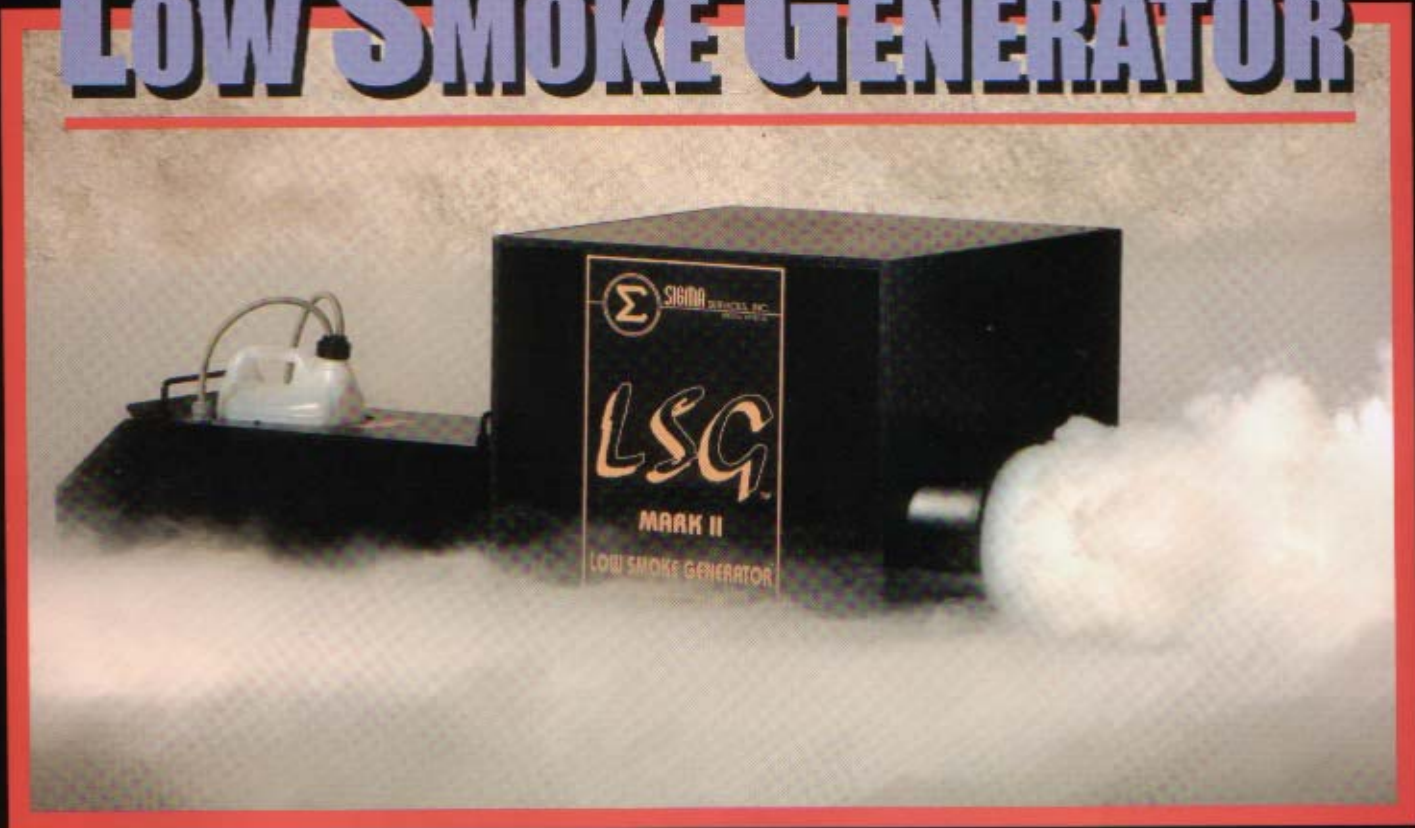

Low Smoke Generator

The Low Smoke Generator produces a massive amount of low lying fog in a continuous flow. By combining liquid CO2 and a specially formulated fog fluid, a dense white fog is produced on demand.

The LSG is your economical choice for the low fog effect.

Road case dimensions: 47L" x 29W" x 31H"
Power requirements: 120 vac/20 amp
Shipping weight: 245 lbs.

SIGMA SERVICES, INC.

SPECIAL EFFECTS

8210 HWY 39 SOUTH
PLANT CITY, FLORIDA 33567