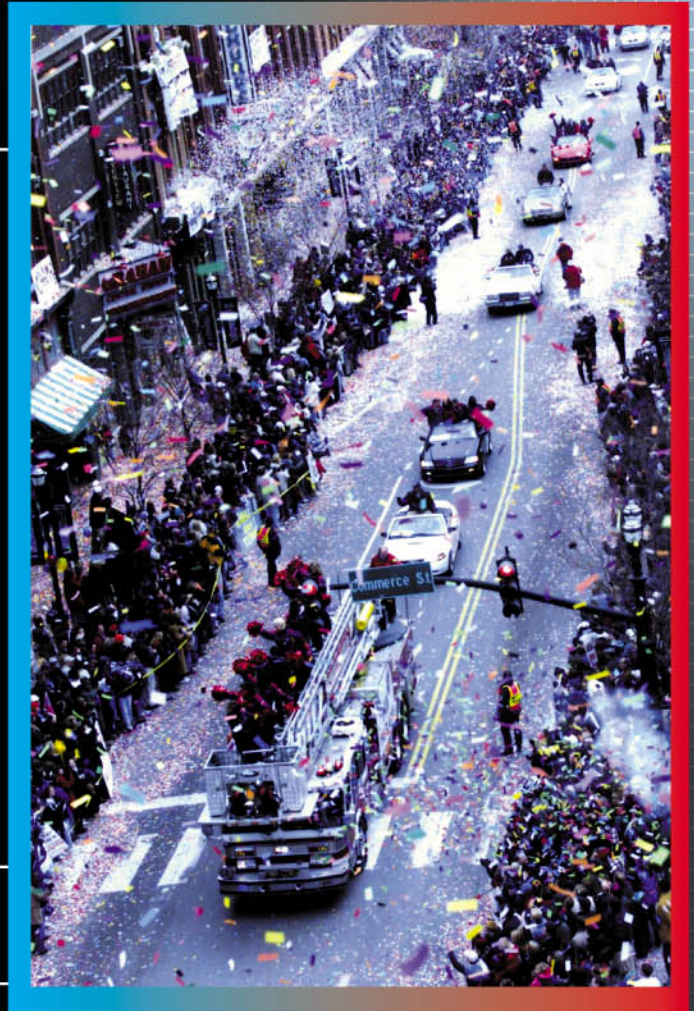

CONFETTI GERB

Dual System

This confetti system utilizes two horns for maximum height. The 3" gerb can boost confetti up to 50 feet and is great for indoor venues. The 6" gerb can project confetti up to 100 feet which is perfect for outdoor venues. Either way, each unit can throw 50 pounds of confetti in less than a minute. Each unit operates off of two 50 LB. CO2 syphon tanks. We provide two 20 foot CO2 hoses with a ball valve for easy installation and use. They may be purchased with or without a road case.